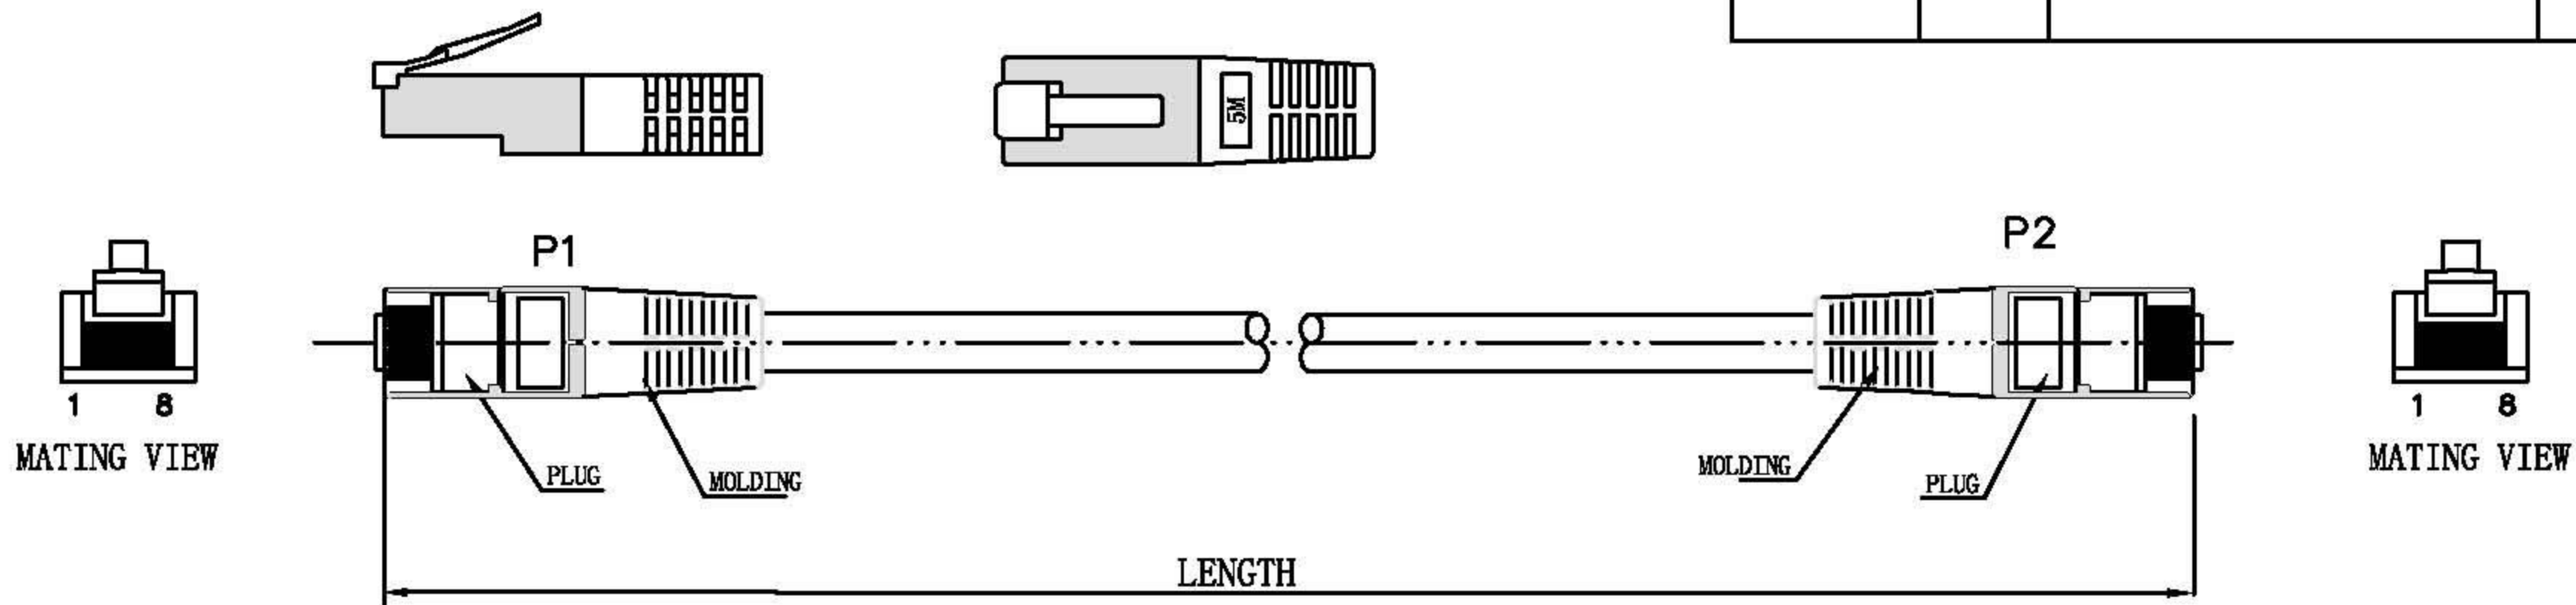

Datenblatt - Fiche technique - Data sheet

21.15.0102

ROLINE FTP-Patchkabel konf. Kat. 5e, grau, 2,0 m

Cordon ROLINE Cat.5e FTP, gris, 2,0 m

ROLINE FTP Patch Cord Cat.5e, grey, 2.0 m

RoHS COMPLIANT

DATE	REV.	REVISION	DRAFTING	CHECKED
	A/0			

Marking: roline FTP CAT.5E PATCH ISO/IEC 11801 & EN 50288 ▲ 26AWGX4P TYPE CMX(UL) c(UL) CMH E164469-F3 (FP0570)

orange 2 white/orange	green 3 white/green
blue 1 white/blue	brown 4 white/brown

note:
Min. Bending radius(after installation) ≥ 25MM

PA/R	PINOUT		
	P1 (T568B)	WIRE	P2 (T568B)
1	1	WHT/ORG	1
	2	ORG	2
2	3	WHT/GRN	3
	6	GRN	6
3	4	BLU	4
	5	WHT/BLU	5
4	7	WHT/BRN	7
	8	BRN	8

Conductor	Bare Copper 26AWG
Insulation	Thickness:MIN at any point:0.15mm MAX AVG:0.25mm Diameter:0.85±0.06mm
Jacket	PVC Thickness:MIN at any point:0.50mm MAX AVG:0.60mm Diameter:5.6±0.2mm