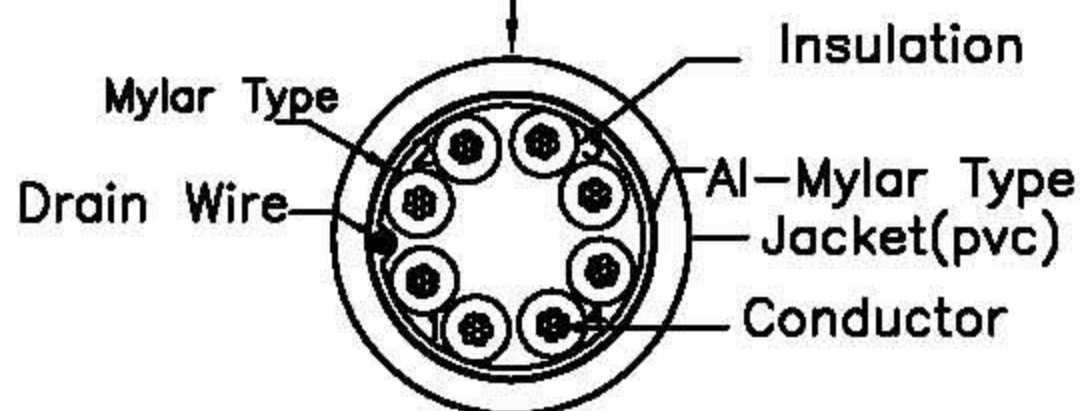

orange 2 white/orange	green 3 white/green
blue 1 white/blue	brown 4 white/brown

note:
Min. Bending radius(after installation) ≥ 25MM

PA/R	PINOUT		
	P1 (T568B)	WIRE	P2 (T568B)
1	1	WHT/ORG	1
	2	ORG	2
2	3	WHT/GRN	3
	6	GRN	6
3	4	BLU	4
	5	WHT/BLU	5
4	7	WHT/BRN	7
	8	BRN	8

Conductor	Bare Copper 26AWG
Insulation	Thickness:MIN at any point:0.15mm MAX AVG:0.25mm Diameter:0.85±0.06mm
Jacket	PVC Thickness:MIN at any point:0.50mm MAX AVG:0.60mm Diameter:5.6±0.2mm

Wire	CAT. 5E FTP STR 26AWG*4P
Plug	YUS-06 8P8C 50U"
Length	5000 ± 20MM
Color	GY825

Unless specified on the drawing, tolerances are per the follows:

.X	± 1
.XX	± 0.2
.XXX	± 0.05
3RD	

Rotronic Co.,Ltd

ROLINE Cat. 5e FTP Patch Cable, 5m, grey				
Item No.:	21.15.0105	DATE	2012/01/30	
SCALE	CHECKER	DATE		
UNIT	MM	SHEET	1	OF 1